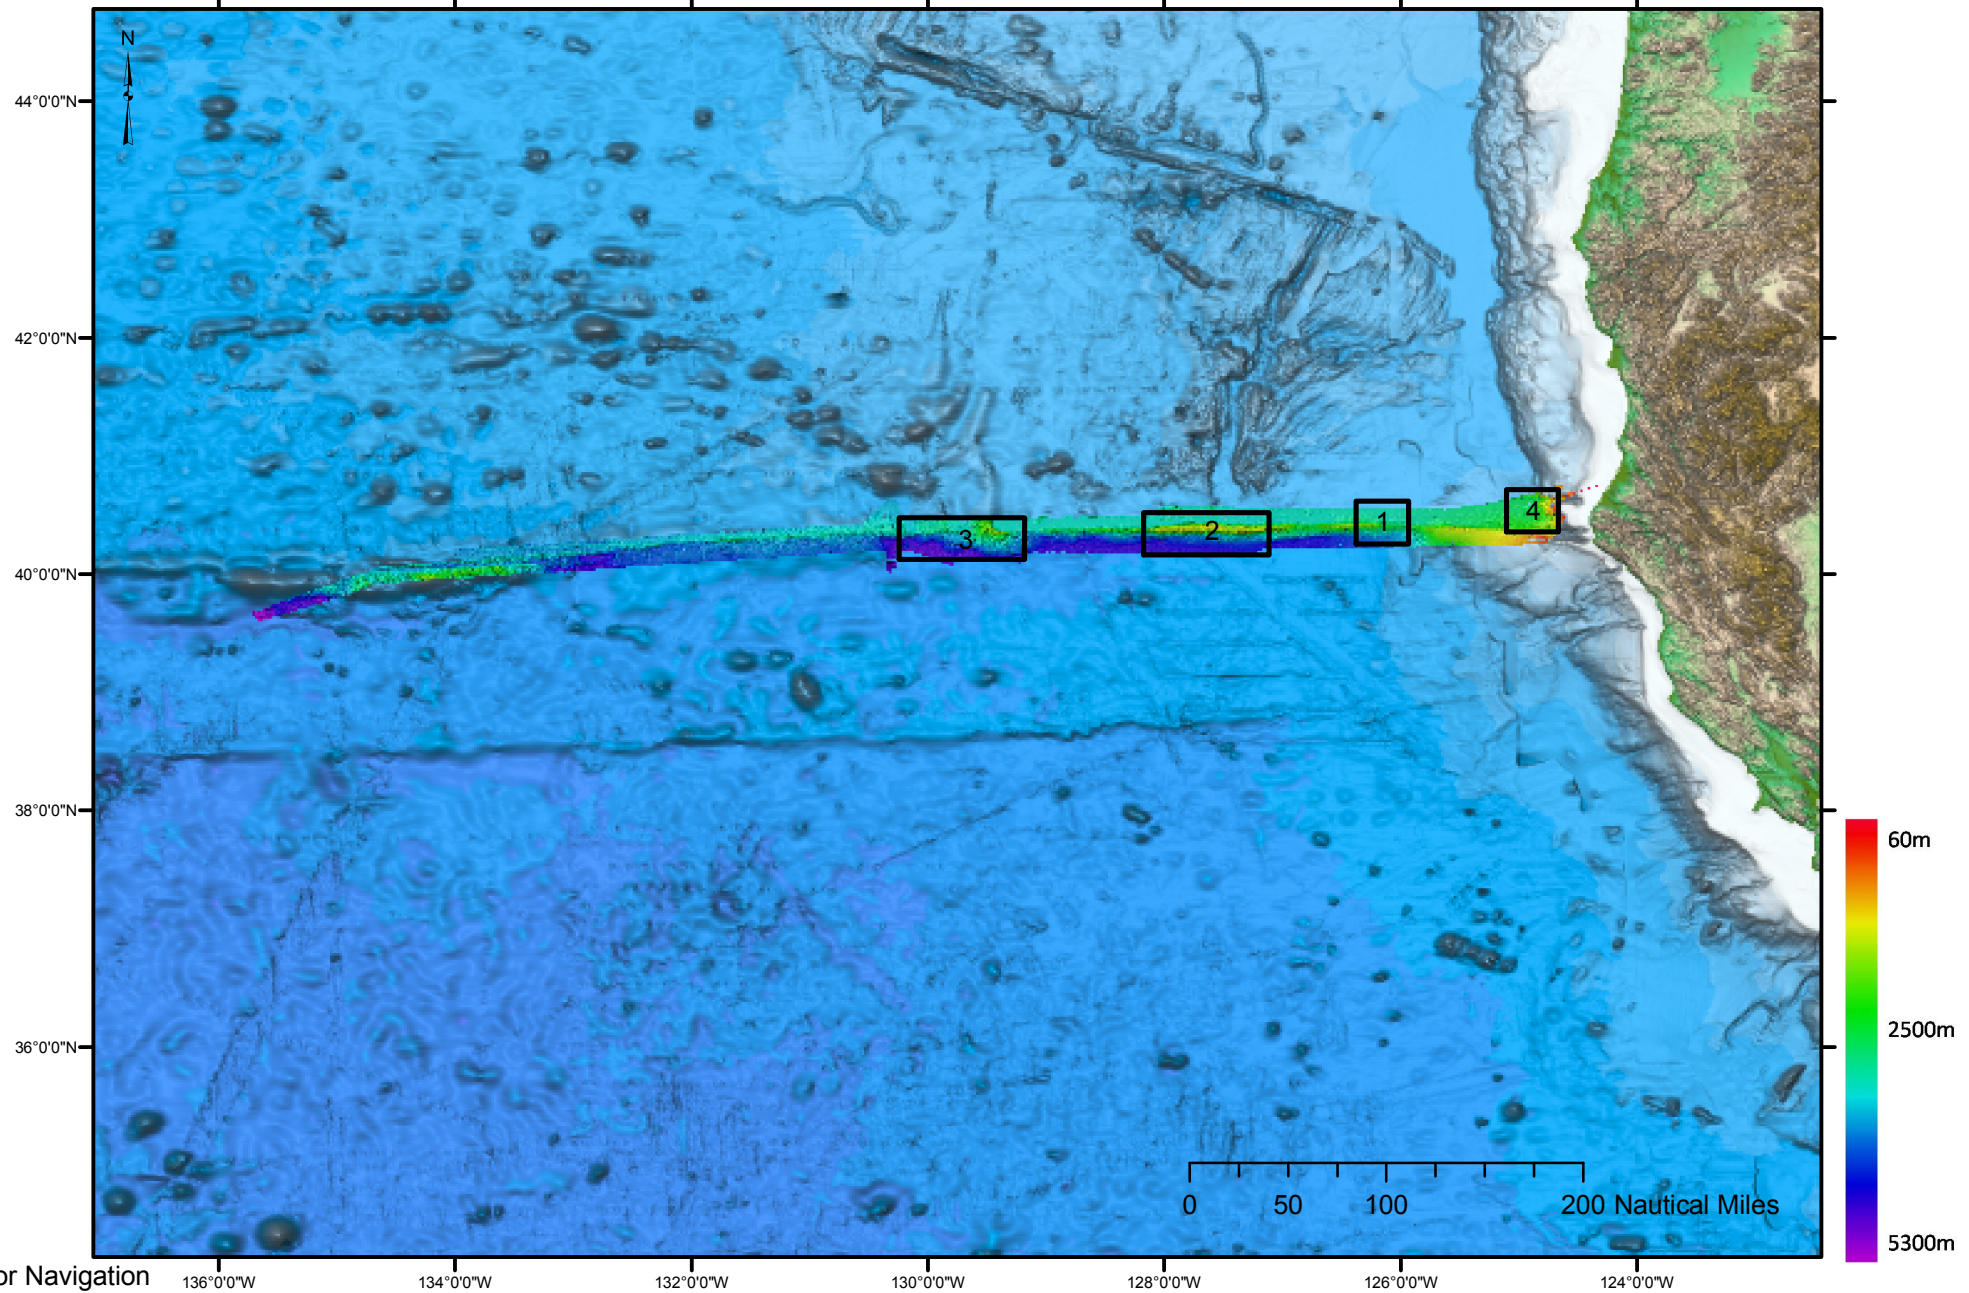

Mendocino Ridge Insets Mapping Shakedown Cruise May 5-26, 2009

6028 km of survey lines
14,136 sq.km area mapped

Not for Navigation