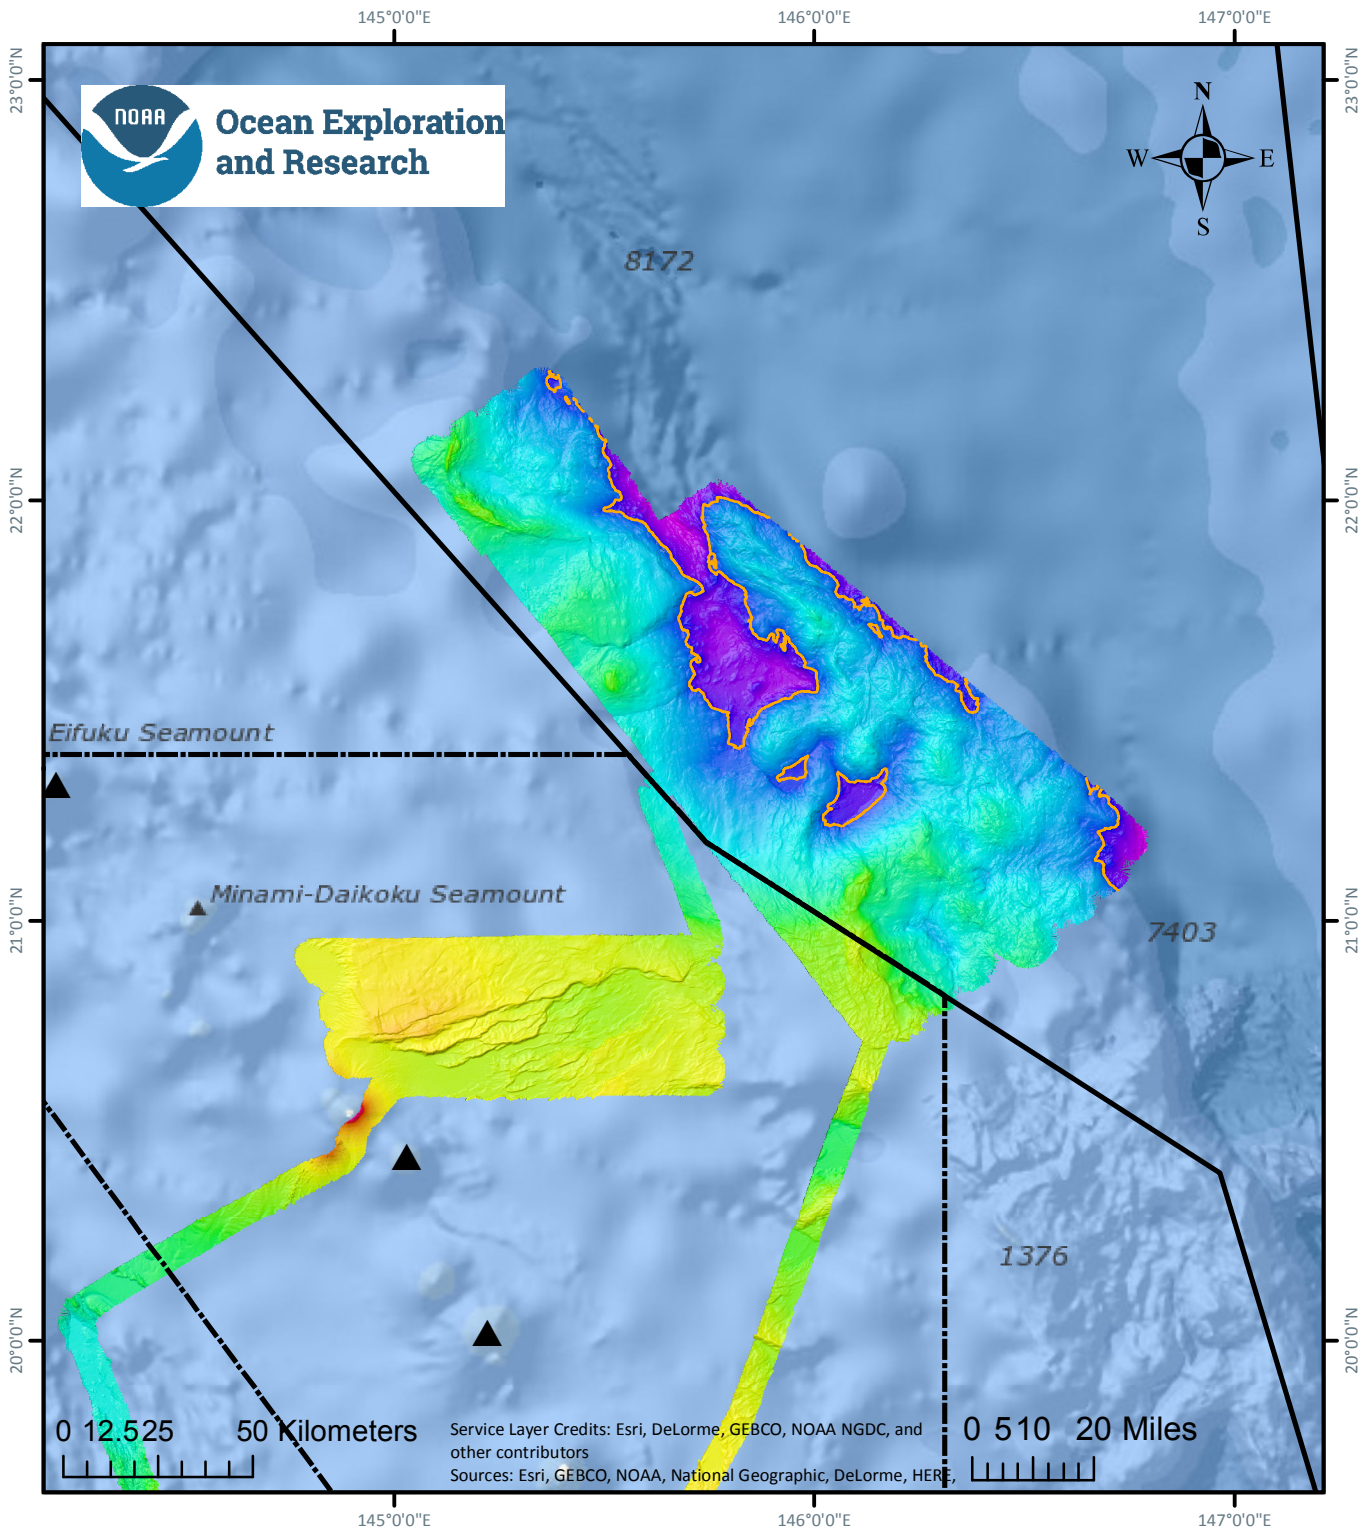

# EX-16-05 Leg 2

## 2016 Deepwater Exploration of the Marianas Monument Areas

- Legend**
- 6000-m Contour
  - ▲ Vents Unit
  - Island Unit
  - Trench Unit

**Trench Area Statistics**

Total Mapped: 19494 sqkm  
Linear km Mapped: 3484.27km  
Number of XBTs: 38

Data Source: EX1605L2 Cruise Data  
Map compiled by: Amanda Bittinger and Shelby Bowden  
Map made in: ESRI Arc GIS